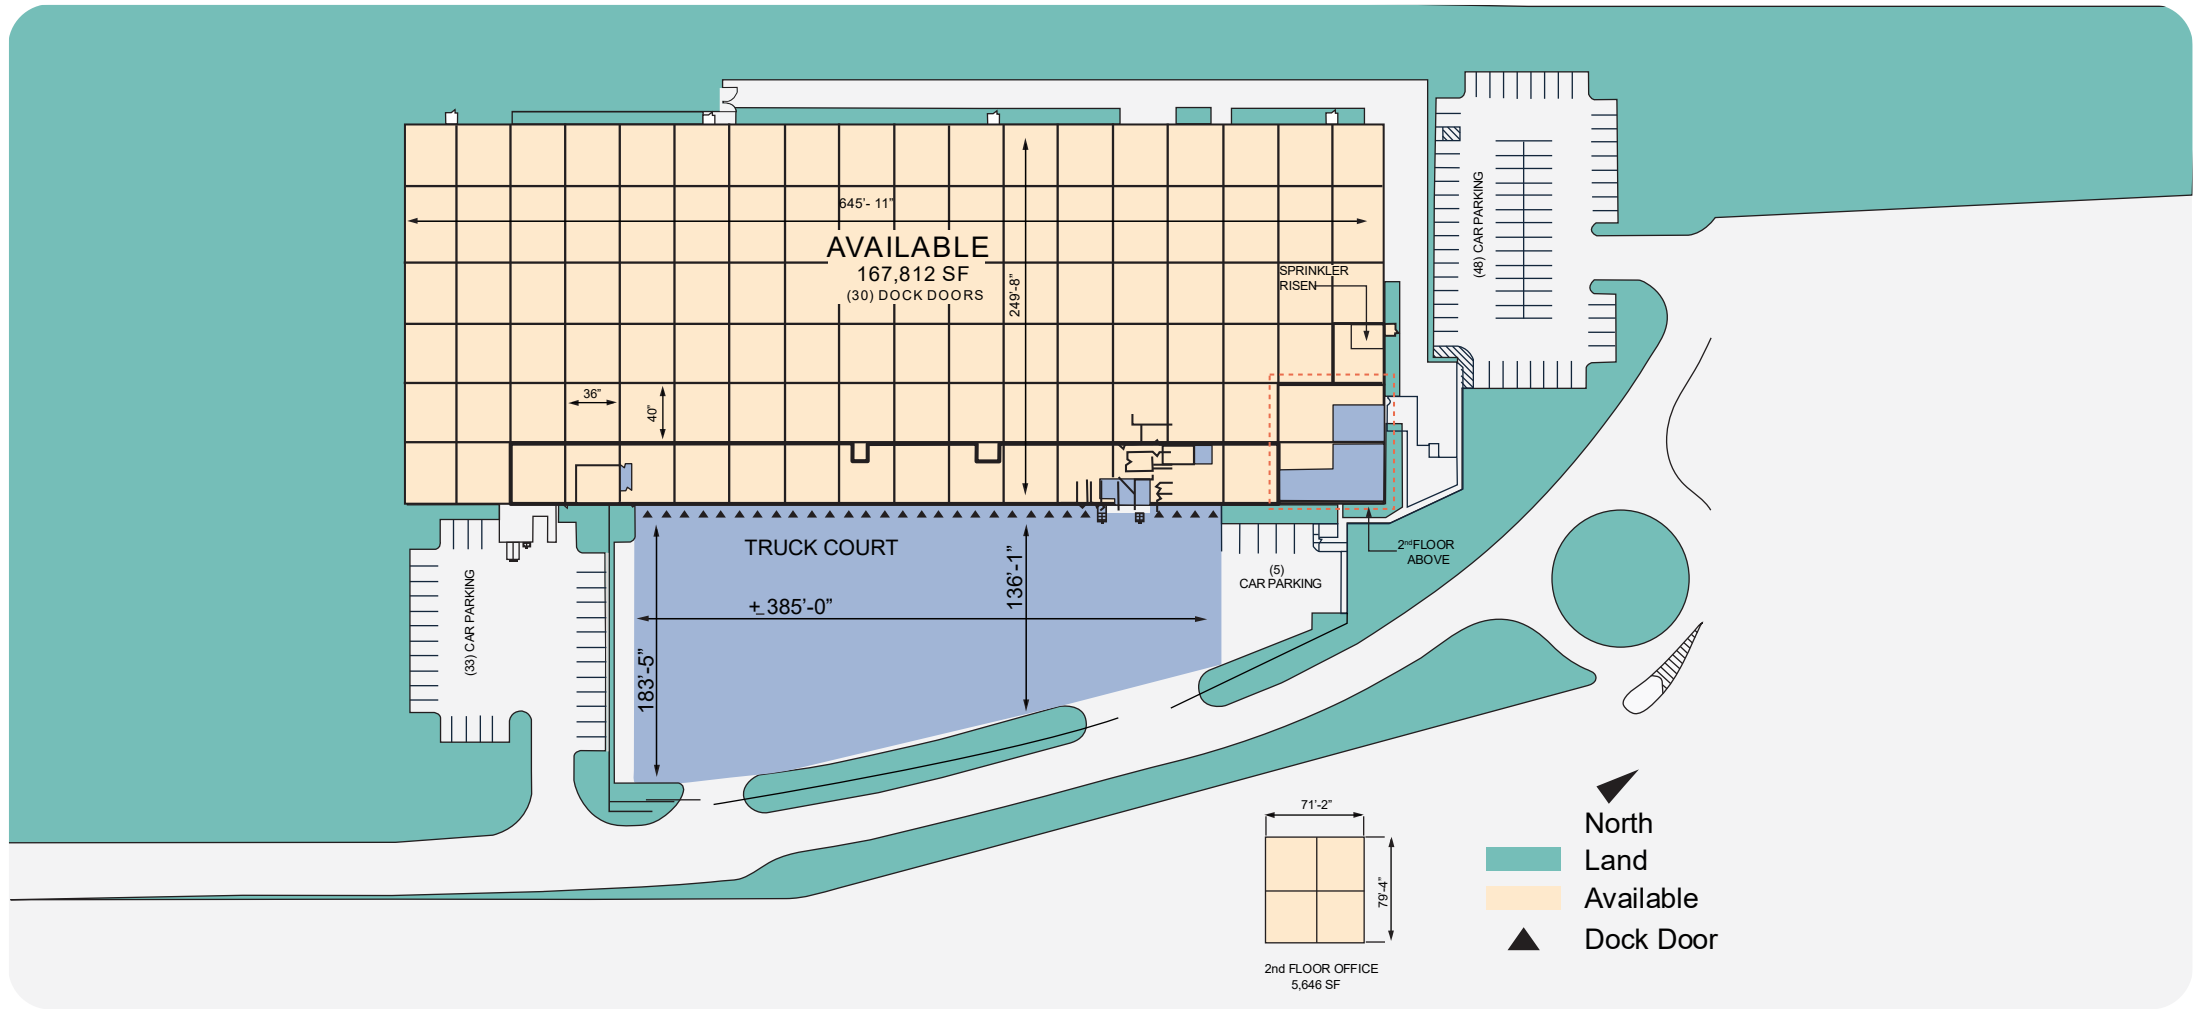

Got questions?

You can learn more about our cold storage facilities [here](#).